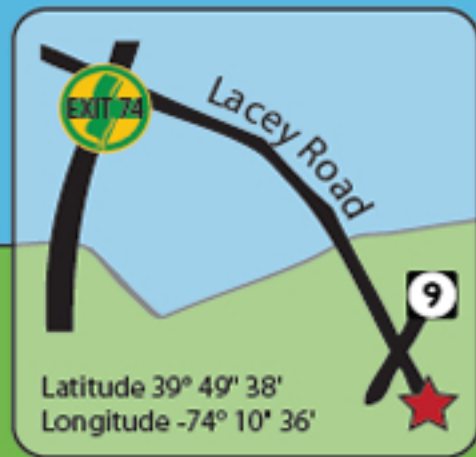

East Lacey Road

Potter

Salter

Wilbert

Chamberlain

Woodmansee

Boat Repair

Fishing Pond

Picnic Area

East Docks

West

Docks

Bath and
Laundry

Transient Slips

Fuel Dock

North Branch Forked River

Latitude 39° 49' 38'
Longitude -74° 10' 36'

MARINA
AT
SOUTHWINDS
362 East Lacey Road • (609) 693-6288